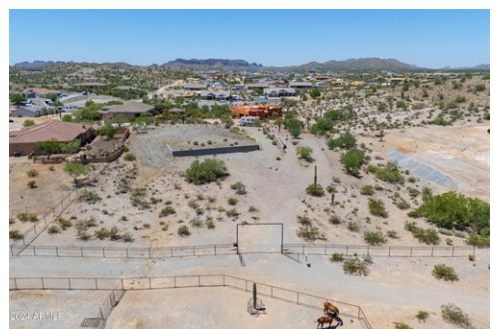

\$ 250,000

28296 N Wakefield Rd Lot 19, San Tan Valley, AZ 85144

- » MLS #: 6740543
- » Land | Lot: 87,120 ft² (2 acres)
- » More Info: [28296NWakefieldRdLot19.IsForSale.com](https://www.isforsale.com/28296NWakefieldRdLot19)