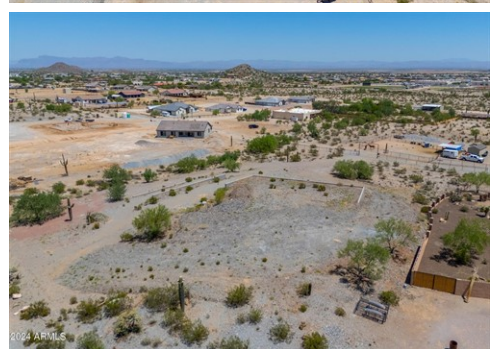

\$ 250,000

28296 N Wakefield Rd Lot 19, San Tan Valley, AZ 85144

- » MLS #: 6740543
- » Land | Lot: 87,120 ft² (2 acres)
- » More Info: [28296NWakefieldRdLot19.IsForSale.com](https://www.isforsale.com/28296NWakefieldRdLot19)

Tena Dugan
 Your Arizona Agent
 (602) 809-5044
tenasells4u@gmail.com
www.dugansellsaz.com

West USA Ahwatukee
 4505 E. CHANDLER BLVD.
 SUITE 200
 Phoenix, AZ 85048
 (480) 893-0600

Remarks

This lot is just waiting for you! Custom home plans included. Its elevation offers panoramic views. Nestled among custom homes, grading, dirt work, retaining walls and testing have already been completed. Water meter is already installed! Fencing with solar gate already in place. Country living awaits!