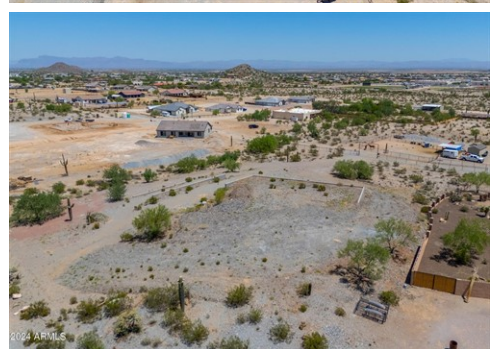

\$ 250,000

28296 N Wakefield Rd Lot 19, San Tan Valley, AZ 85144

- » MLS #: 6740543
- » Land | Lot: 87,120 ft² (2 acres)
- » More Info: [28296NWakefieldRdLot19.IsForSale.com](https://www.zillow.com/homedetails/28296-N-Wakefield-Rd-Lot-19-San-Tan-Valley-AZ-85144/)

Tena Dugan
 Your Arizona Agent
 (602) 809-5044
 tenasells4u@gmail.com
 www.dugansellsaz.com

West USA Ahwatukee
 4505 E. CHANDLER BLVD.
 SUITE 200
 Phoenix, AZ 85048
 (480) 893-0600

Remarks

This lot is just waiting for you! Custom home plans included. Its elevation offers panoramic views. Nestled among custom homes, grading, dirt work, retaining walls and testing have already been completed. Water meter is already installed! Fencing with solar gate already in place. Country living awaits!