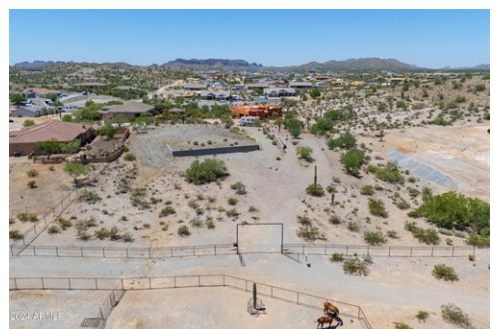

\$ 250,000

28296 N Wakefield Rd Lot 19, San Tan Valley, AZ 85144

- » MLS #: 6740543
- » Land | Lot: 87,120 ft² (2 acres)
- » More Info: [28296NWakefieldRdLot19.IsForSale.com](https://www.zillow.com/homedetails/28296-N-Wakefield-Rd-Lot-19-San-Tan-Valley-AZ-85144/)